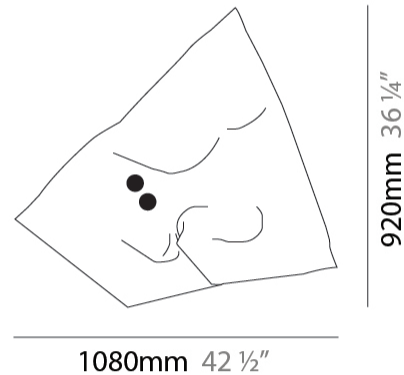

GENERAL

Series: Zona D'ombra
 Partner: Knikerboker
 Division: Design
 Installation: Surface
 Product Type: Wall Surface
 Mounting Location: Wall
 Light Distribution: Indirect

PHYSICAL

Shape: Abstract
 Length (mm): 1080
 Length (in): 42 1/2
 Width (mm): 230 - 260
 Width (in): 9 1/16
 Height (mm): 920
 Height (in): 36 1/4
 Fixture Finish: EWH / EBK / MAN / COF / PRD / EBN / SAH / CHA / APK / SLF / GLF / CLF / BRL
 Fixture Material: Aluminum

LED

Color Temperature (°K): 3000
 Max. Delivered Lumen (lm): 3900
 CRI: >85 CRI
 Lamp Life (hrs): 50000

OPTICAL

Adjustability: Tilt 90°

RATINGS AND CERTIFICATIONS

Certified By: Certified for North American Standards
 IP rating: IP20