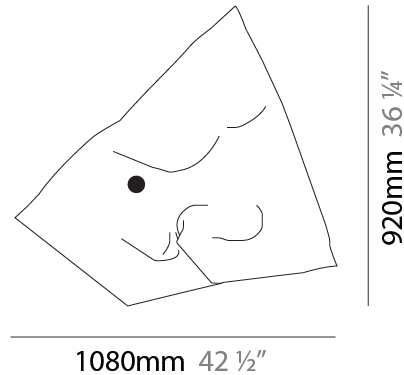

GENERAL

Series: Zona D'ombra
 Partner: Knikerboker
 Division: Design
 Installation: Surface
 Product Type: Wall Surface
 Mounting Location: Wall
 Light Distribution: Indirect

PHYSICAL

Shape: Abstract
 Length (mm): 1080
 Length (in): 42 1/2
 Width (mm): 230 - 260
 Width (in): 9 1/16
 Height (mm): 920
 Height (in): 36 1/4
 Fixture Finish: EWH / EBK / MAN / COF / PRD / EBN / SAH / CHA / APK / SLF / GLF / CLF / BRL
 Fixture Material: Aluminum

LED

Color Temperature (°K): 3000
 Max. Delivered Lumen (lm): 2900
 CRI: >85 CRI
 Lamp Life (hrs): 50000

OPTICAL

Adjustability: Tilt 90°

RATINGS AND CERTIFICATIONS

Certified By: Certified for North American Standards
 IP rating: IP20